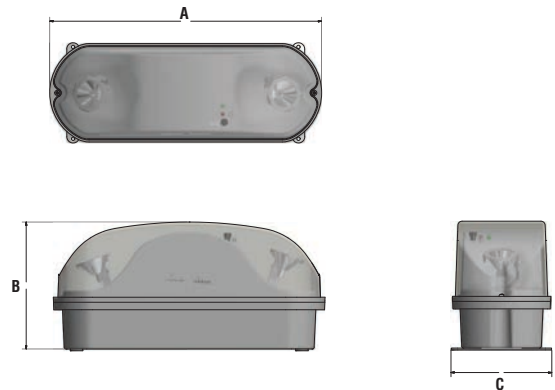

Job/Location: _____	Job Type: _____
Contractor: _____	Date: _____
Prepared By: _____	

■ specifications: overview

The **BRAVADO RMT** is vandal resistant, durable and can be depended on in the event of an emergency. The gasketed die-cast aluminum housing and clear polycarbonate lens is suitable for areas that are wet, cold or that generate dust. Tamper resistant screws are standard and ensure the integrity of the remote. The operating temperature is from -22°F up to 104°F (-30°C to 40°C).

■ specifications: mechanical

The **BRAVADO RMT** is constructed from a durable, fully gasketed NEMA 4X and IP66 rated die-cast aluminum housing. Stainless steel mounting straps are supplied for surface mounting. The **BRAVADO RMT** is supplied standard in a durable gray powder coat, baked finish. Other colors are available, including color matching, please specify. CSA 22.2 No. 141 Performance Certified.

■ dimensions (in, mm.)

Series	A	B	C
BRV-HZ-R	16 1/4"	7 1/2"	6"
	413mm	191mm	152mm

■ ordering logic

Series	Operation	Lamps	Options
BRV-R	6 VDC	See lamp selection	CC (custom color mounting plate)
	12 VDC	on next page	WG (wireguard)
	24 VDC		

■ tamper resistant design:

The **BRAVADO RMT** series of vandal resistant emergency lighting units are designed to stand up to abuse in applications such as schools, public areas, institutions and apartment complexes where vandalism may potentially occur. The heavy die-cast aluminum body and polycarbonate lens offer extreme protection and superior performance. Tamper resistant screws are standard and ensure the integrity of the unit.