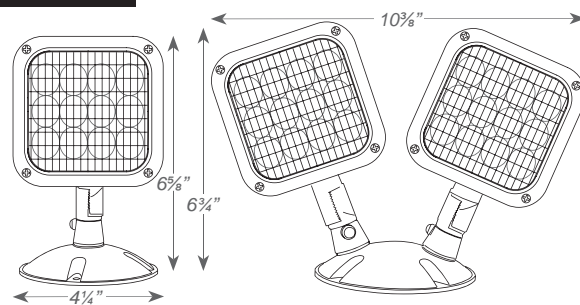

DIMENSIONS

FIXTURE COMPATIBILITY LIST

Reference individual unit equipment specification sheets for remote load capacity availability.

BEST LIGHTING MODEL TYPE		
EZXTEU-RC*	LEDCXTEU-RC	CXTEU-RC*
CLPU	CEU-RC	CKXTEU-RC
LEDR5HO	R-5HO*	E-1-RC
R-16HO*	RMR-16-65/125	LEDTFX-2
TFX-2	DXR	CADXR
CAR	NYDXR	LEDCADXR
LEDSDXR627	CWLEZXTE-RC	RMLEDCXTE-RC
RMCLPU-RC	CALEDCXTE-RC	

* SDT versions of the fixtures are not compatible with the RHLED heads.

ORDERING INFORMATION

Sample Part Number: RHLED1-WP-MV

MODEL	No. of HEADS	OPTIONS	HOUSING	VOLTAGE	COLOR	LAMP TYPE¹
RHLED	1	Single Head	(blank)	MV	(blank)	(blank)
	2	Double Head	For Standard Non-Self-Diagnostic Fixtures			
		SDT	For Use With Fixtures With A Self-Diagnostic Option			
			PWP Polycarbonate		Gray	8 LEDs 1W
			WP Die-Cast	For Use With 3.6V, 6V, 9.6V & 12V DC Power Source	B Black	HL 12 LEDs 1.5W

www.emergency-lighting.com

¹ Wattage rating stated per head.

RHLED